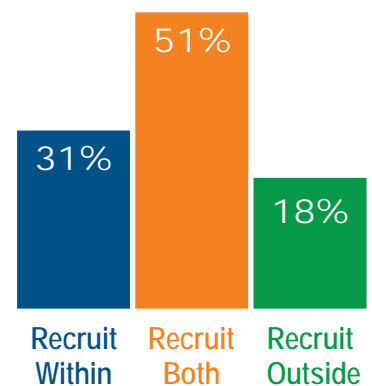

PROMOTION OPPORTUNITIES